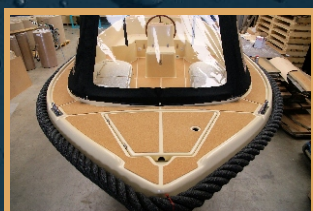

new generation!!

SECUTRED™
high performance composite cork sheet

Highly compressed composite cork sheet for all wet- and outdoor applications.

- Easy installation
- Competitively priced
- Excellent non skid properties
- Remains cool in the summer
- All climate resistant
- Easy to clean

100%
Cork from well-
managed forests
FSC® C100659

The comfortable non skid
also increases the value simply and rapidly

Available in sheet size: 1880 x 500 x 2,5 mm (74" x 20" x 1/10")
or finished STAZO SecuTred™ pads based upon available
CAD drawings or templates